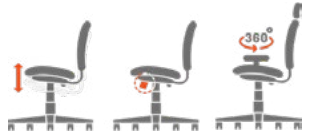

Aesthetic and
Ergonomic
Product Series

Dauphin

Task Chair
5106