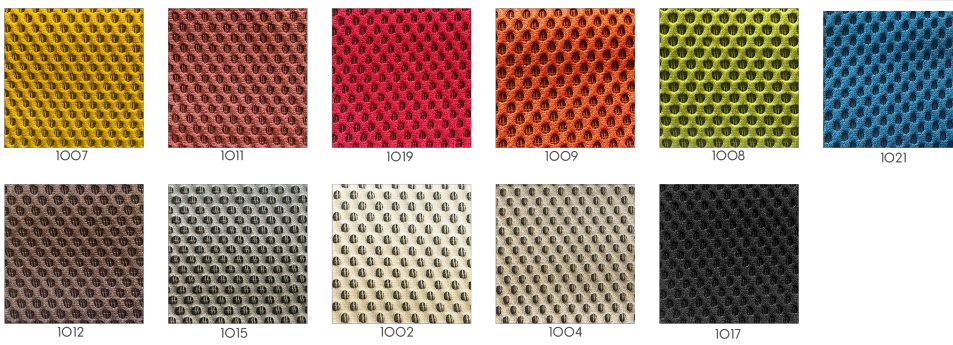

Astor Fabric

Air Mesh

Chain Mesh

Air Sea

Inter PU Leather

Fly PU Leather

Lapiss Lucca

Color samples of our products are indicative and are not intended to be an exact replica of actual color. Due to variations in monitor settings and contrast balances, the listed product should not be interpreted as an exact color match and colors are representative only.

Tablodaki standart renklerin dışındaki deri/kumaş talepleri için üretime uygunluk analizi yapılmıştır.

Tabloda farklı renk kartelasına sahip ürünler için Lucca, Fly, Gloria, Elegant, Astor renkleri seçildiğinde fiyat farkı oluşabilir.

Lucca deri AB-O583-T Yanmazlık, Aşınma, Antibakteriyel, Lekelenme sertifikalarına sahiptir.

PRODUCTS WITH COLOR OPTIONS

PRODUCT NAME	CATALOG NAME	COLOR
ARIS	BATA	ALL
FORTUNO	MESH FABRIC	BLACK, GREY
EVORA PREMIUM	MESH FABRIC	BLACK, GREY
RUBEN	MESH FABRIC	BLACK, GREY
BENIN	CHAIN MESH	BLACK, GREY
BENIN FAB	ELEGANT	ALL
PLATON	BATA	ALL
FULA	ASTOR	ALL
FULA PLASTIC COLORS	%30 GLASS FIBER CPP	RED, BEIGE, BLACK, WHITE
ETONO	GLORIA	O3O, 13O, 14O, 53O, 55O, 68O
FERRARA	BATA	O3O, 14O, 54O, 65O, 9OO
MAXIM UP	VENICE	5OO, 4OO, 25O, 3OO
DAUPHIN	BATA	62O, 14O, 54O, 9OO
THUNDER FAB	TOKYO	O8, 17, 19
THUNDER PRO	CHAIN MESH, VENICE	BACKREST:BLACK, VENICE 63O
THUNDER WHITE	CHAIN MESH, VENICE	BACKREST:BLACK, VENICE 6OO
MAX WAITING	AIR MESH	BLACK, GRAY
LINE MESH	SERGE FERRARI	BLACK, WHITE
LINE	INTER, FLY	ALL
OBERON	AIR MESH	BLACK,RED,GREY
OBERON PLASTIC COLORS	%30 GLASS FIBER CPP	BLACK, RED, WHITE
PACO	AIR MESH	BLACK
SKAGEN	AIR MESH	BLACK, GRAY, BLUE, RED
SKAGEN PLUS	AIR SEA MESH	BLACK, GRAY, BLUE, GRAY
SKAGEN FAB	TOKYO	17, 19
MAXIM UP	VENICE	O2O, 55O, 21O, 9OO
IBIZA	BATA	O3O, 14O, 62O, 9OO
MEIS	INTER	BLACK, TAUPE
DURU	INTER	BLACK, WHITE, GRAY
LESLIE BAR	INTER	BLACK
DNI BAR	INTER	BLACK
MINT	INTER	BLACK
BEEBLE	VENICE	ANTHRACITE
GOLF	PU LEATHER	ALL
ATLAS	ELEGANT	ALL
PUFFY	NORA	PATROL, MUSTARD, CREAM, ANHRACITE, ORANGE