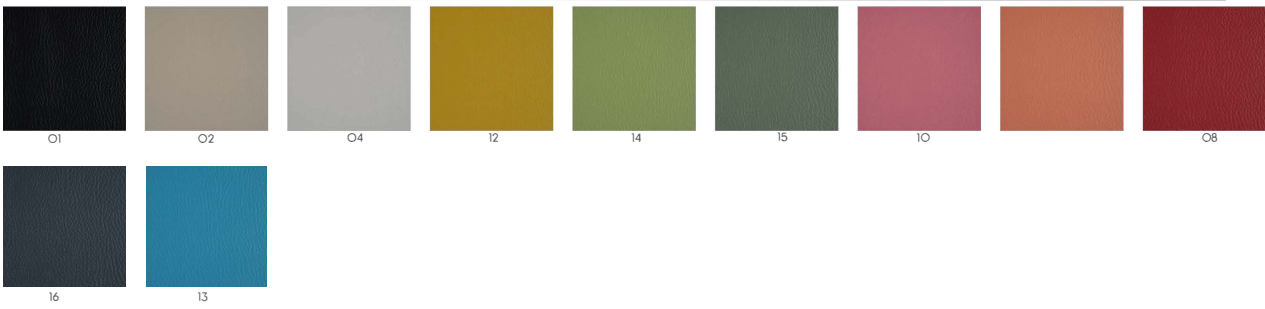

Astor Fabric

Air Mesh

Chain Mesh

Air Sea

Inter PU Leather

Fly PU Leather

Lapiss Lucca

Color samples of our products are indicative and are not intended to be an exact replica of actual color. Due to variations in monitor settings and contrast balances, the listed product should not be interpreted as an exact color match and colors are representative only.

Other than those specified in the table, there are minimum quantity scales for fabric/leather selections that vary depending on the model.

Standard boxes are printed with the "Seduna" logo. For custom logo box and nameless box application, there are minimum quantities depending on the model.

Tablodaki standart renklerin dışındaki deri/kumaş talepleri için üretime uygunluk analizi yapılmıştır.

Tabloda farklı renk kartelasına sahip ürünler için Lucca, Fly, Gloria, Elegant, Astor renkleri seçildiğinde fiyat farkı oluşabilir.