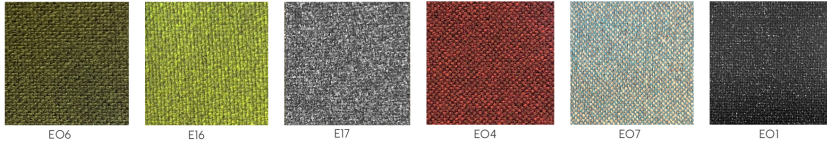

Astor Fabric

Air Mesh

Chain Mesh

Air Sea

Inter PU Leather

Fly PU Leather

Lapiss Lucca

Color samples of our products are indicative and are not intended to be an exact replica of actual color. Due to variations in monitor settings and contrast balances, the listed product should not be interpreted as an exact color match and colors are representative only.

Tablodaki standart renklerin dışındaki deri/kumaş talepleri için üretime uygunluk analizi yapılmıştır.

Tabloda farklı renk kartelasına sahip ürünler için Lucca, Fly, Gloria, Elegant, Astor renkleri seçildiğinde fiyat farkı oluşabilir.

Lucca deri AB-O583-T Yanmazlık, Aşınma, Antibakteriyel, Lekelenme sertifikalarına sahiptir.

PRODUCTS WITH COLOR OPTIONS

PRODUCT NAME	CATALOG NAME	COLOR
ARIS	BATA	ALL
FORTUNO	MESH FABRIC	BLACK, GREY
EVORA PREMIUM	MESH FABRIC	BLACK, GREY
RUBEN	MESH FABRIC	BLACK, GREY
BENIN	CHAIN MESH	BLACK, GREY
BENIN FAB	ELEGANT	ALL
PLATON	BATA	ALL
FULA	ASTOR	ALL
FULA PLASTIC COLORS	%30 GLASS FIBER CPP	RED, BEIGE, BLACK, WHITE
ETONO	GLORIA	O3O, 13O, 14O, 53O, 55O, 68O
FERRARA	BATA	O3O, 14O, 54O, 65O, 9OO
MAXIM UP	VENICE	5OO, 4OO, 25O, 3OO
DAUPHIN	BATA	62O, 14O, 54O, 9OO
THUNDER FAB	TOKYO	O8, 17, 19
THUNDER PRO	CHAIN MESH, VENICE	BACKREST:BLACK, VENICE 63O
THUNDER WHITE	CHAIN MESH, VENICE	BACKREST:BLACK, VENICE 6OO
MAX WAITING	AIR MESH	BLACK, GRAY
LINE MESH	SERGE FERRARI	BLACK, WHITE
LINE	INTER, FLY	ALL
OBERON	AIR MESH	BLACK,RED,GREY
OBERON PLASTIC COLORS	%30 GLASS FIBER CPP	BLACK, RED, WHITE
PACO	AIR MESH	BLACK
SKAGEN	AIR MESH	BLACK, GRAY, BLUE, RED
SKAGEN PLUS	AIR SEA MESH	BLACK, GRAY, BLUE, GRAY
SKAGEN FAB	TOKYO	17, 19
MAXIM UP	VENICE	O2O, 55O, 21O, 9OO
IBIZA	BATA	O3O, 14O, 62O, 9OO
MEIS	INTER	BLACK, TAUPE
DURU	INTER	BLACK, WHITE, GRAY
LESLIE BAR	INTER	BLACK
DNI BAR	INTER	BLACK
MINT	INTER	BLACK
BEEBLE	VENICE	ANTHRACITE
GOLF	PU LEATHER	ALL
ATLAS	ELEGANT	ALL
PUFFY	NORA	PATROL, MUSTARD, CREAM, ANHRACITE, ORANGE