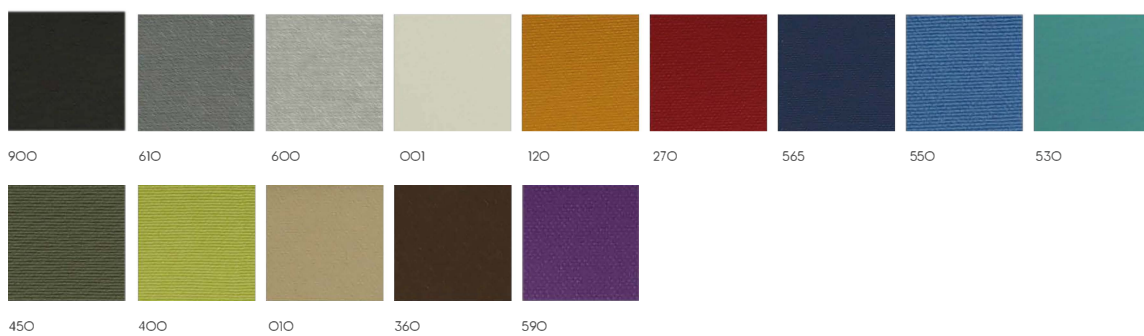

Astor Fabric

Air Mesh

Chain Mesh

Air Sea

Inter PU Leather

Fly PU Leather

Lapiss Lucca

Color samples of our products are indicative and are not intended to be an exact replica of actual color. Due to variations in monitor settings and contrast balances, the listed product should not be interpreted as an exact color match and colors are representative only.

Other than those specified in the table, there are minimum quantity scales for fabric/leather selections that vary depending on the model.

Standard boxes are printed with the "Seduna" logo. For custom logo box and nameless box application, there are minimum quantities depending on the model.

Tablodaki standart renklerin dışındaki deri/kumaş talepleri için üretime uygunluk analizi yapılmıştır.

Tabloda farklı renk kartelasına sahip ürünler için Lucca, Fly, Gloria, Elegant, Astor renkleri seçildiğinde fiyat farkı oluşabilir.